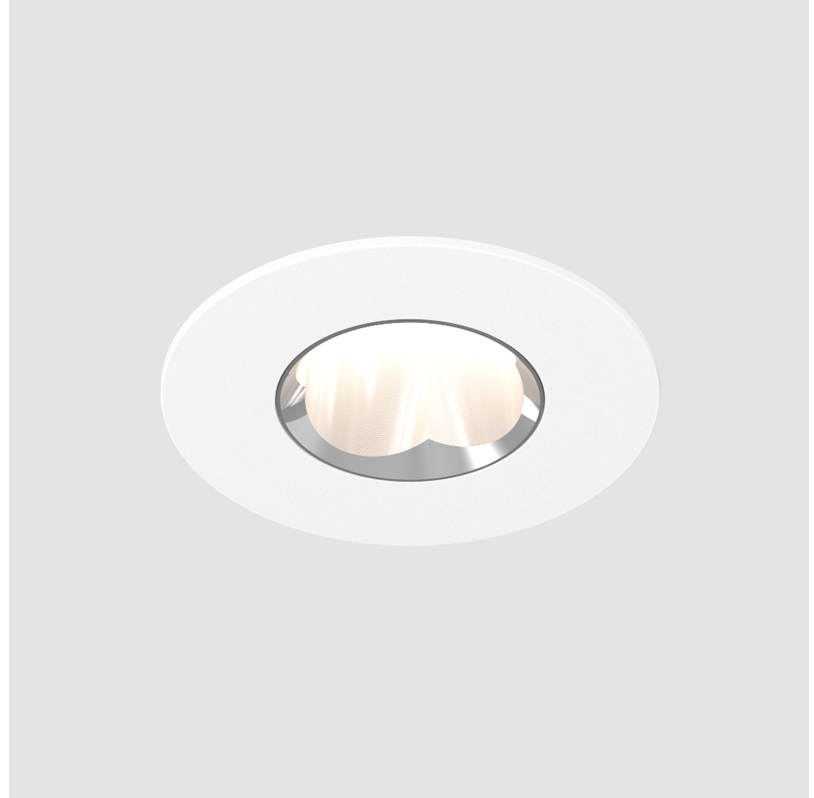

Series: Oiko Pro Round
Subseries: Oiko Pro Round Fixed
Brand: Prolicht
Division: Architectural
Mounting Type: Recessed
Mounting Location: Ceiling
Subcategory: Downlight

PHYSICAL

Shape: Round
Diameter (mm): 75
Diameter (in): 2 15/16
Height (mm): 43
Height (in): 1 11/16
Ceiling Thickness (mm): 1 - 25
Ceiling Thickness (in): 1/16 - 1 3/16
Min. Recessing Depth (mm): 50
Min. Recessing Depth (in): 1 15/16
Light Distribution: Direct
Diffuser: Lens Pack - Spread Lens / Linear Spread Lens / Honeycomb Louver
Fixture Finish: SSR / BKV / CWI / CRY / HAB / UFT / ITA / RUA / FTG / MYG / LOD / PUS / FRO / FUP / KIA / POP / BLS / SPG / MEY / GOH / GUM / CHC / COM / ABZ / JAG / OBR / MOS / ROR
Fixture Material: Aluminum Die Cast
Cut-out Measurements: 68mm / 2 11/16" Diameter

ELECTRICAL

Lamp Type: LED (Zhaga Standard)
Input Wattage (W): 15
Total Output Wattage (W): 13.6
Dimming: Tri-Mode (Non-Dimming and Phase Dimming (120Vac only) and 0-10V Dimming)
Driver Included: No
Driver Location: Recessed Housing
Driver Type: Constant Current - Universal
Driver Class: Class 2
Input Voltage (V): 120 - 277
Constant Current (MA): 350

LED

Color Temperature (°K): 2700 / 3000 / 3500 / 4000
Max. Delivered Lumen (lm): 1464 / 1556 / 1630 / 1645
Nominal Lumen (lm): 1566 / 1665 / 1743 / 1759
CRI: >90 CRI
Lamp Life (hrs): 50000

OPTICAL

Reflector°: 60
Adjustability: Fixed

RATINGS AND CERTIFICATIONS

Certified By: Certified for North American Standards
IP rating: IP20