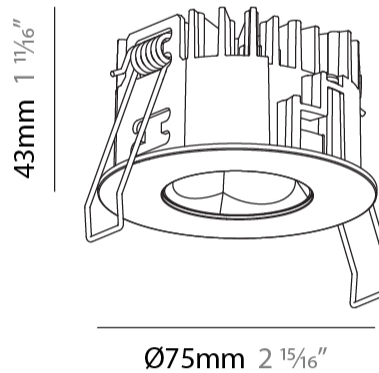

Series: Oiko Pro Round
Subseries: Oiko Pro Round Fixed
Brand: Prolicht
Division: Architectural
Mounting Type: Recessed
Mounting Location: Ceiling
Subcategory: Downlight

PHYSICAL

Shape: Round
Diameter (mm): 75
Diameter (in): 2 15/16
Height (mm): 43
Height (in): 1 11/16
Ceiling Thickness (mm): 1 - 25
Ceiling Thickness (in): 1/16 - 1 3/16
Min. Recessing Depth (mm): 50
Min. Recessing Depth (in): 1 15/16
Light Distribution: Direct
Diffuser: Lens Pack - Spread Lens / Linear Spread Lens / Honeycomb Louver
Fixture Finish: SSR / BKV / CWI / CRY / HAB / UFT / ITA / RUA / FTG / MYG / LOD / PUS / FRO / FUP / KIA / POP / BLS / SPG / MEY / GOH / GUM / CHC / COM / ABZ / JAG / OBR / MOS / ROR
Fixture Material: Aluminum Die Cast
Cut-out Measurements: 68mm / 2 11/16" Diameter

ELECTRICAL

Lamp Type: LED (Zhaga Standard)
Input Wattage (W): 15
Total Output Wattage (W): 13.6
Dimming: Tri-Mode (Non-Dimming and Phase Dimming (120Vac only) and 0-10V Dimming)
Driver Included: No
Driver Location: Recessed Housing
Driver Type: Constant Current - Universal
Driver Class: Class 2
Input Voltage (V): 120 - 277
Constant Current (MA): 350

LED

Color Temperature (°K): 2700 / 3000 / 3500 / 4000
Max. Delivered Lumen (lm): 1464 / 1556 / 1630 / 1645
Nominal Lumen (lm): 1566 / 1665 / 1743 / 1759
CRI: >90 CRI
Lamp Life (hrs): 50000

OPTICAL

Reflector°: 60
Adjustability: Fixed

RATINGS AND CERTIFICATIONS

Certified By: Certified for North American Standards
IP rating: IP20